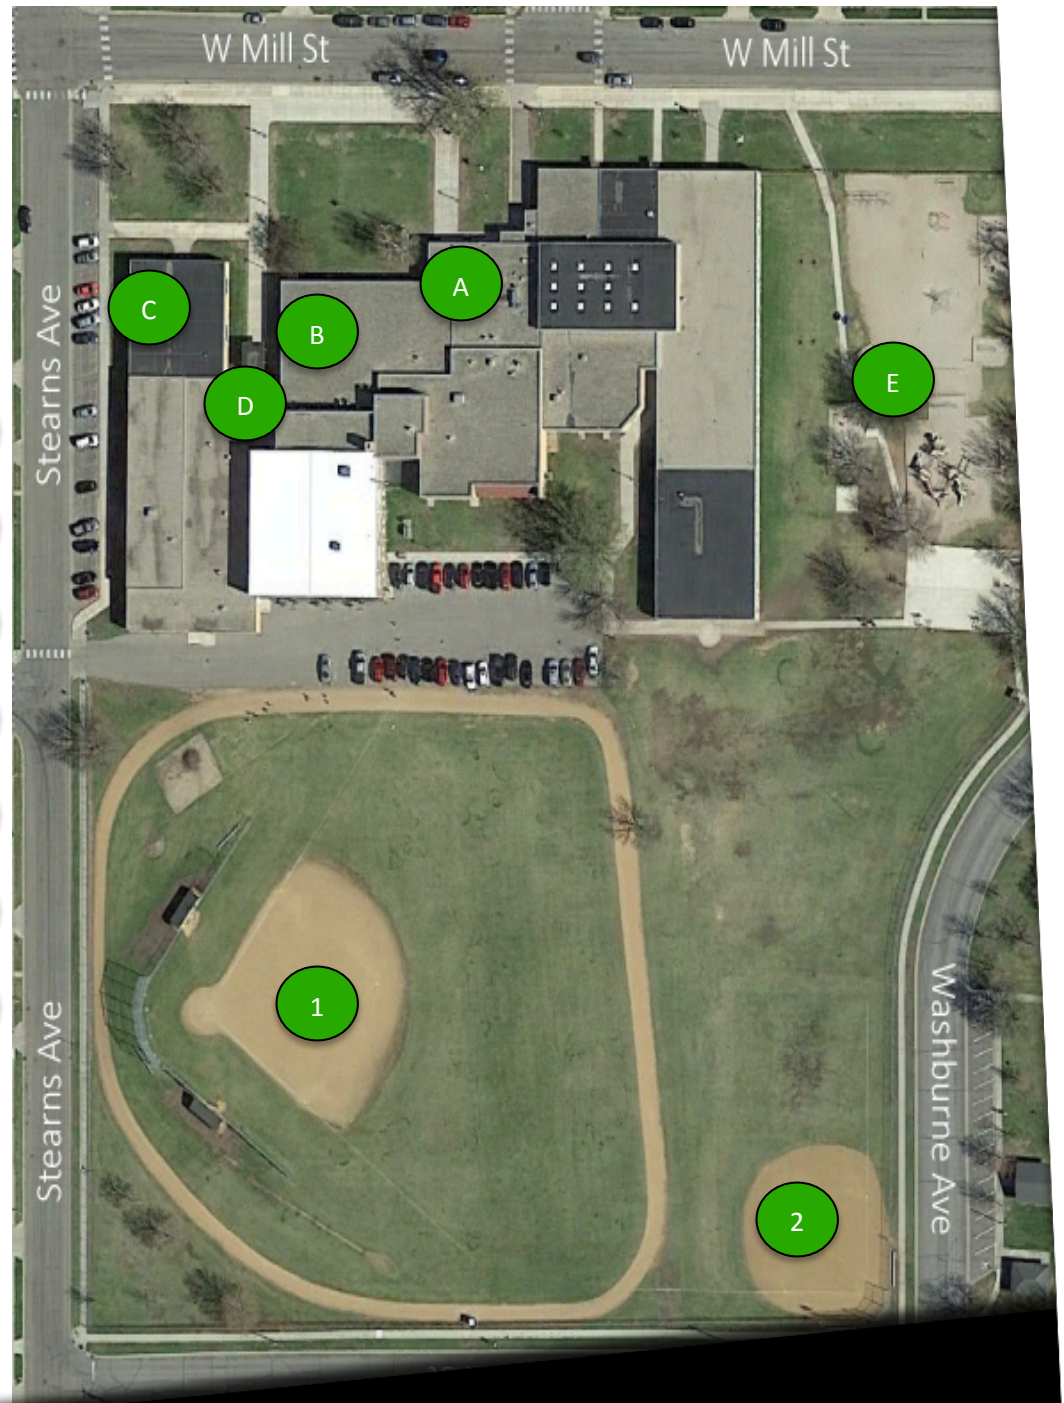

District Offices **B**

PAWS Childcare **C**

Indoor Athletic Event Entrance **D**

Chutes N' Ladders Playground **E**

Baseball Field #1 **1**

Softball Field #2 **2**

PAYNESVILLE AREA SCHOOLS

Secondary Campus Map

795 Business 23 W (Secondary)
 801 Business 23 W (Community Ed)
 Paynesville, MN 56362
 320-243-3761 (Secondary)
 320-243-7570 (Community Ed)

- High School
(Office located thru door #4 and to the right) **A**
- Middle School **B**
- Community Education Office (Located thru doors and to the left) **C**
- Indoor Athletic Event, Auditorium & 24/7 Fitness Center Entrance **D**
- Vocational Education Building **E**
- Football Field & Track & Entrance **F**
- Baseball Grandstand **G**
- Practice Football Field **H**
- Physical Education Fields **I**
- Tennis Courts **J**
- FFA Test Plot **K**
- Softball Field #1 **1**
- Softball Field #2 **2**
- Baseball Field #3 **3**
- Softball Field #4 **4**
- Softball Field #5 **5**